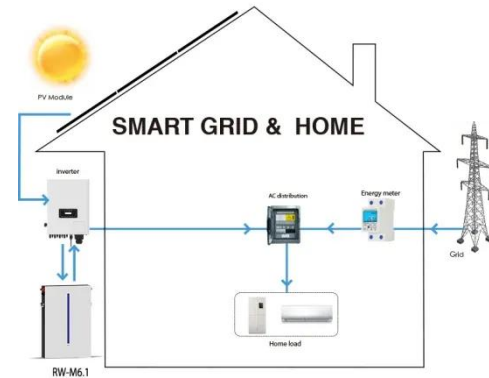

[Get Price](#)

Hybrid Inverter

Before using the inverter, please read the instructions and warning signs of the battery and corresponding sections in the instruction manual. Do not disassemble the inverter. If ...

[Get Price](#)

WAAREE 20kW Three Phase Solar On Grid Inverter

Buy Waaree 20kW Three Phase Solar On Grid Inverter online at the best prices. Shop.waaree offers highly reliable inverters with multi-functional features and ...

[Get Price](#)