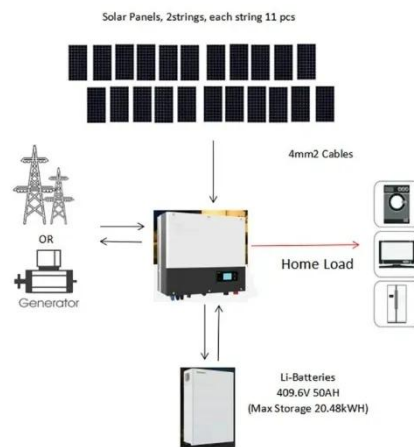

Deye inverters and Deye batteries are more compatible.

How big is a 200w solar panel? -

In conclusion, a 200W solar panel is a medium-sized solar panel that is commonly used in residential and commercial settings. The size of a 200W solar panel will vary ...

[Get Price](#)

Sizing Wires for PV Systems , Renogy US

Get guidance on selecting wire gauge based on cable length and current requirements for different components in your PV system, including solar panels,