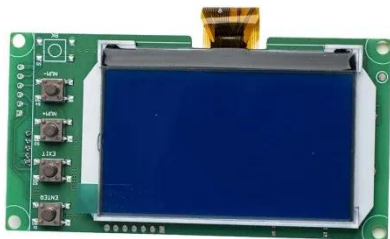

High-Efficiency 550w double glass solar panel

Go for efficient and robust 550w double glass solar panel at Alibaba for both residential and commercial uses. Buy amazing 550w double glass solar panel having mono, poly and ...

[Get Price](#)

550w Double Glass Transparent Solar Panel Mono Bifacial Solar ...

550w Double Glass Transparent Solar Panel Mono Bifacial Solar Energy Panel 540w 545w 555w 560w, Find Complete Details about 550w Double Glass