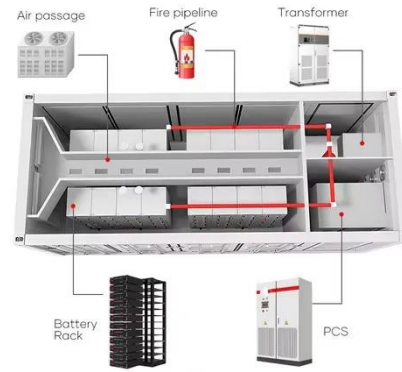

product warranty

[Get Price](#)

Contact Us

For catalog requests, pricing, or partnerships, please visit:
<https://www.barkingbubbles.co.za>