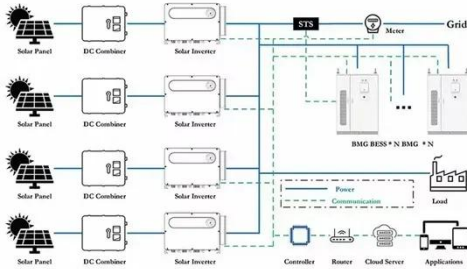

solutions. The market's ...

[Get Price](#)