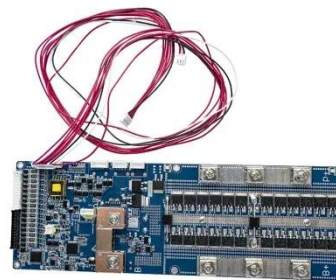

Why outdoor portable power supply choose lithium iron phosphate ...

The lithium iron phosphate battery has a high rate discharge capacity, which can support the operation of high-current equipment (such as outdoor refrigerators and electric ...